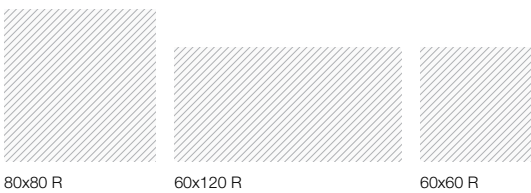

Marble Cream

Porcellanato coloreado
en masa

Full body porcelain
stoneware

Rock & Rock

60x120 R / 80x80 R / 60x60 R

Gama de producto

Marble Cream Lapato 60x120 R  
FCHT954041 / M3540

Marble Cream Lapato 80x80 R  
FCHT6AE041 / M3530

Marble Cream Lapato 60x60 R  
FCHT660041 / M2260

Formatos / Formats

80x80 R

60x120 R

60x60 R

Piezas especiales / Special items

Peldaño / Step
30x60 / P4300

MARBLE CREAM LAPATO FCH6T57041

Rodapie / Skirting
10x60 / P2180

MARBLE CREAM LAPATO FCHT6JC041

| Description | Pieces / box | Kg. box | m ² Box | Boxes / Pallet | Kg. Pallet | m ² Pallet |
|-----------------------------------|--------------|---------|--------------------|----------------|------------|-----------------------|
| MARBLE CREAM 80x80 R | 2 | 31,724 | 1,280 | 36 | 1142,064 | 46,080 |
| MARBLE CREAM 60x120 R | 2 | 34,302 | 1,440 | 28 | 960,456 | 40,320 |
| MARBLE CREAM 60x60 R | 3 | 26,724 | 1,080 | 36 | 962,064 | 38,880 |
| PELDAÑO MARBLE CREAM LAPATO 30x60 | 2 | 9,586 | 0,360 | 22 | 210,892 | 7,920 |
| RODAPIE MARBLE CREAM LAPATO 10x60 | 10 | 13,400 | 0,600 | 60 | 1142,064 | 36,000 |