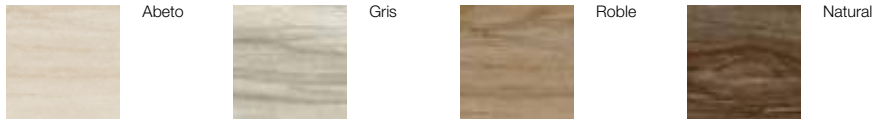

October

Porcellanato colorado
en masa

Full body porcelain
stoneware

Rock & Rock

19,5x120 R

Colores / Colours

Formatos / Formats

19,5x120 R