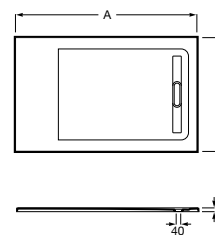

Base de duche Branco com tampa AQUOS 1600 x 800 mm | Coluna de duche EVEN-M ROUND | Divisória de duche LINE D1HF

Aquos

Ref. AP6017D03E801..O	2000 x 1000 x 35
Ref. AP6017083E801..O	1800 x 1000 x 33
Ref. AP6016403E801..O	1600 x 1000 x 31
Ref. AP6015783E801..O	1400 x 1000 x 31
Ref. AP6014B03E801..O	1200 x 1000 x 28
Ref. AP6017D038401..O	2000 x 900 x 35
Ref. AP60170838401..O	1800 x 900 x 33
Ref. AP60164038401..O	1600 x 900 x 31
Ref. AP60157838401..O	1400 x 900 x 31
Ref. AP6014B038401..O	1200 x 900 x 28
Ref. AP6013E838401..O	1000 x 900 x 28
Ref. AP6017D032001..O	2000 x 800 x 35
Ref. AP60170832001..O	1800 x 800 x 33
Ref. AP60164032001..O	1600 x 800 x 31
Ref. AP60157832001..O	1400 x 800 x 31
Ref. AP6014B032001..O	1200 x 800 x 28
Ref. AP6013E832001..O	1000 x 800 x 28
Ref. AP6017D02BC01..O	2000 x 700 x 35
Ref. AP6017082BC01..O	1800 x 700 x 33
Ref. AP6016402BC01..O	1600 x 700 x 31
Ref. AP6015782BC01..O	1400 x 700 x 31
Ref. AP6014B02BC01..O	1200 x 700 x 28
Ref. AP6013E82BC01..O	1000 x 700 x 28

A	B
1800	31
1600	31
1400	31
1200	28
1000	26

Largura 800 mm

Ref. AP10170832001..O 1800 x 800 x 31 mm
 Ref. AP10164032001..O 1600 x 800 x 31 mm
 Ref. AP10157832001..O 1400 x 800 x 31 mm
 Ref. AP1014B032001..O 1200 x 800 x 28 mm
 Ref. AP1013E832001..O 1000 x 800 x 26 mm

A	B
1800	31
1600	31
1400	31
1200	28
1000	26

Largura 750 mm

Ref. AP1017082EE01..O 1800 x 750 x 31 mm
 Ref. AP1016402EE01..O 1600 x 750 x 31 mm
 Ref. AP1015782EE01..O 1400 x 750 x 31 mm
 Ref. AP1014B02EE01..O 1200 x 750 x 28 mm
 Ref. AP1013E82EE01..O 1000 x 750 x 26 mm