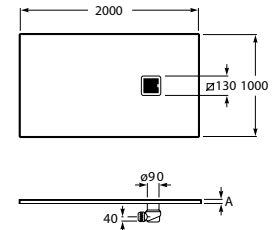

Terran King Size

Largura 1000 mm

Ref. AP1017D03E801..O 2000 x 1000 x 31 mm

A
31

Terran

Largura 900 mm

Ref. AP10170838401..O 1800 x 900 x 31 mm
Ref. AP10164038401..O 1600 x 900 x 31 mm
Ref. AP10157838401..O 1400 x 900 x 31 mm
Ref. AP1014B038401..O 1200 x 900 x 28 mm
Ref. AP1013E838401..O 1000 x 900 x 26 mm

A	B
1800	31
1600	31
1400	31
1200	28
1000	26

Largura 800 mm

Ref. AP10170832001..O 1800 x 800 x 31 mm
Ref. AP10164032001..O 1600 x 800 x 31 mm
Ref. AP10157832001..O 1400 x 800 x 31 mm
Ref. AP1014B032001..O 1200 x 800 x 28 mm
Ref. AP1013E832001..O 1000 x 800 x 26 mm

A	B
1800	31
1600	31
1400	31
1200	28
1000	26

Largura 750 mm

Ref. AP1017082EE01..O 1800 x 750 x 31 mm
Ref. AP1016402EE01..O 1600 x 750 x 31 mm
Ref. AP1015782EE01..O 1400 x 750 x 31 mm
Ref. AP1014B02EE01..O 1200 x 750 x 28 mm
Ref. AP1013E82EE01..O 1000 x 750 x 26 mm

A	B
1800	31
1600	31
1400	31
1200	28
1000	26

Largura 700 mm

Ref. AP1017082BC01..O 1800 x 700 x 31 mm
Ref. AP1016402BC01..O 1600 x 700 x 31 mm
Ref. AP1015782BC01..O 1400 x 700 x 31 mm
Ref. AP1014B02BC01..O 1200 x 700 x 28 mm
Ref. AP1013E82BC01..O 1000 x 700 x 26 mm

A	B
1800	31
1600	31
1400	31
1200	28
1000	26

Terran Quadrada

Largura 900 / 800 mm

Ref. AP10338438401..O 900 x 900 x 28 mm
Ref. AP10332032001..O 800 x 800 x 26 mm

A	B
900	28
800	26